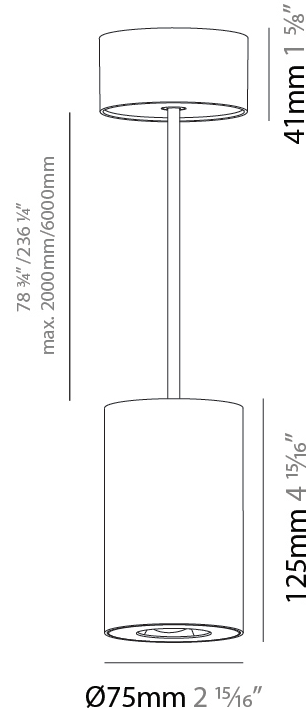

GENERAL

Series: Oiko Pro Round
Brand: Prolicht
Division: Architectural
Mounting Type: Suspension
Mounting Location: Ceiling
Subcategory: Pendant

PHYSICAL

Shape: Cylinder
Diameter (mm): 75
Diameter (in): 2 ¹⁵/₁₆
Height (mm): 125
Height (in): 4 ¹⁵/₁₆
Light Distribution: Direct
Weight (kg): 0.769
Fixture Finish: SSR / BKV / CWI / CRY / HAB / UFT / ITA / RUA / FTG / MYG / LOD / PUS / FRO / FUP / KIA / POP / BLS / SPG / MEY / GOH / GUM / CHC / COM / ABZ / JAG / OBR / MOS / ROR
Fixture Material: Metal
Cable Details: 2,000mm / 6,000mm Cable - Options : Transparent, Black, White, Red, Orange

ELECTRICAL

Lamp Type: LED (Zhaga Standard)
Input Wattage (W): 12.9
Dimming: Tri-Mode (Non-Dimming and Phase Dimming (120Vac only) and 0-10V Dimming)
Driver Included: No
Driver Location: Remote
Driver Type: Constant Current - Universal
Driver Class: Class 2
Input Voltage (V): 120 - 277
Constant Current (MA): 350

LED

Color Temperature (°K): 2700 / 3000 / 3500 / 4000
Max. Delivered Lumen (lm): 1218 / 1214 / 1272 / 1283
Nominal Lumen (lm): 1473 / 1468 / 1538 / 1552
CRI: >90 CRI
Lamp Life (hrs): 50000

OPTICAL

Reflector°: 34
Adjustability: Fixed

RATINGS AND CERTIFICATIONS

Certified By: Certified for North American Standards
IP rating: IP20

PROJECT _____
TYPE _____
SPECIFIER _____
QUANTITY _____
DATE _____